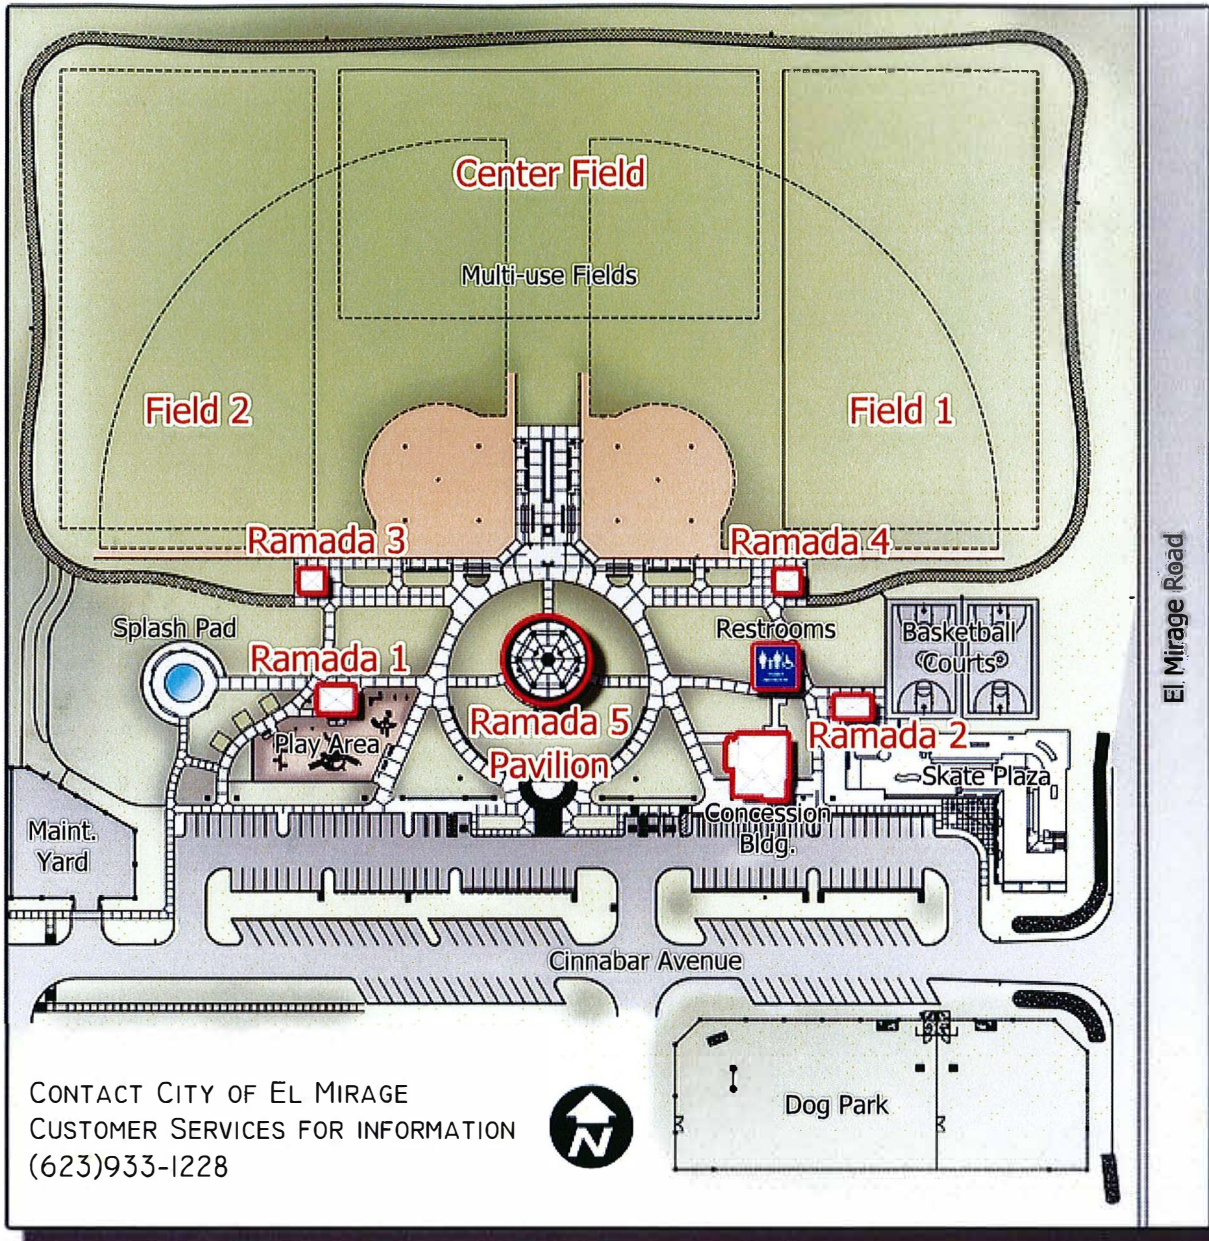

GATEWAY PARK FACILITIES RENTALS

CONTACT CITY OF EL MIRAGE
CUSTOMER SERVICES FOR INFORMATION
(623)933-1228

RAMADA 1 & 2
DOUBLE RAMADA
UP TO 30 PEOPLE
TWO PICNIC TABLES
GRILL & POWER

RAMADA 3 & 4
SINGLE RAMADA
UP TO 15 PEOPLE
ONE PICNIC TABLE
GRILL & POWER

RAMADA 5
COMMUNITY PAVILION
UP TO 100 PEOPLE
NO PICNIC TABLES
NO GRILL
POWER

BILL GENTRY PARK
DOUBLE RAMADA 6
UP TO 50 PEOPLE
4 PICNIC TABLES
NO GRILL, NO POWER